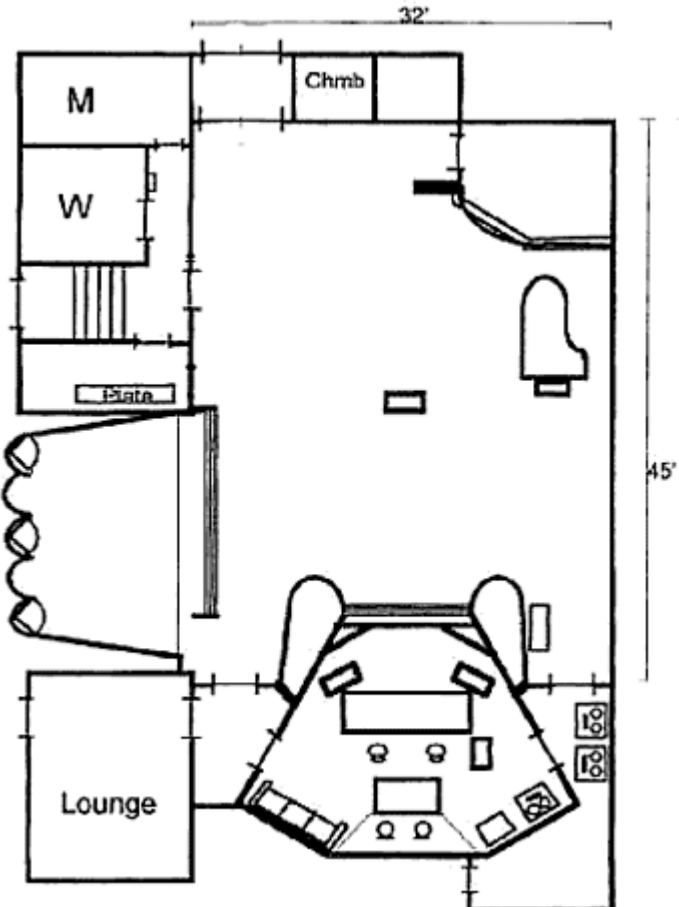

Cue System

Formula Cue-8

Microphones

AKG 414 (2)	Fred Cameron U-87 (2)
AKG D-112 (1)	Oktava MC 012 (2)
AKG D-109 (1)	RCA 77DX (1)
AKG "The Tube" (1)	Sanken CU-41 (2)
Audio Technica 4033 (2)	Sennheiser MD-421 (4)
Audio Technica 4051 (2)	Sennheiser MD 421 II (1)
B&K 4006 (1)	Shure SM-7 (1)
EV RE-20 (1)	Shure SM-57 (8)
EV N/D 408B (3)	Shure SM-81 (1)
EV C094 (1)	Shure SM-545 (1)
Neumann M-49 (1)	Sony ECM-377 (1)
Neumann U-67 (1)	Sony ECM-50ps (1)
Neumann U-87 (1)	Studer SKM-5 (2)
Neumann KM-84i (4)	
Neumann KM-86i (2)	
Neumann Fet U-47 (1)